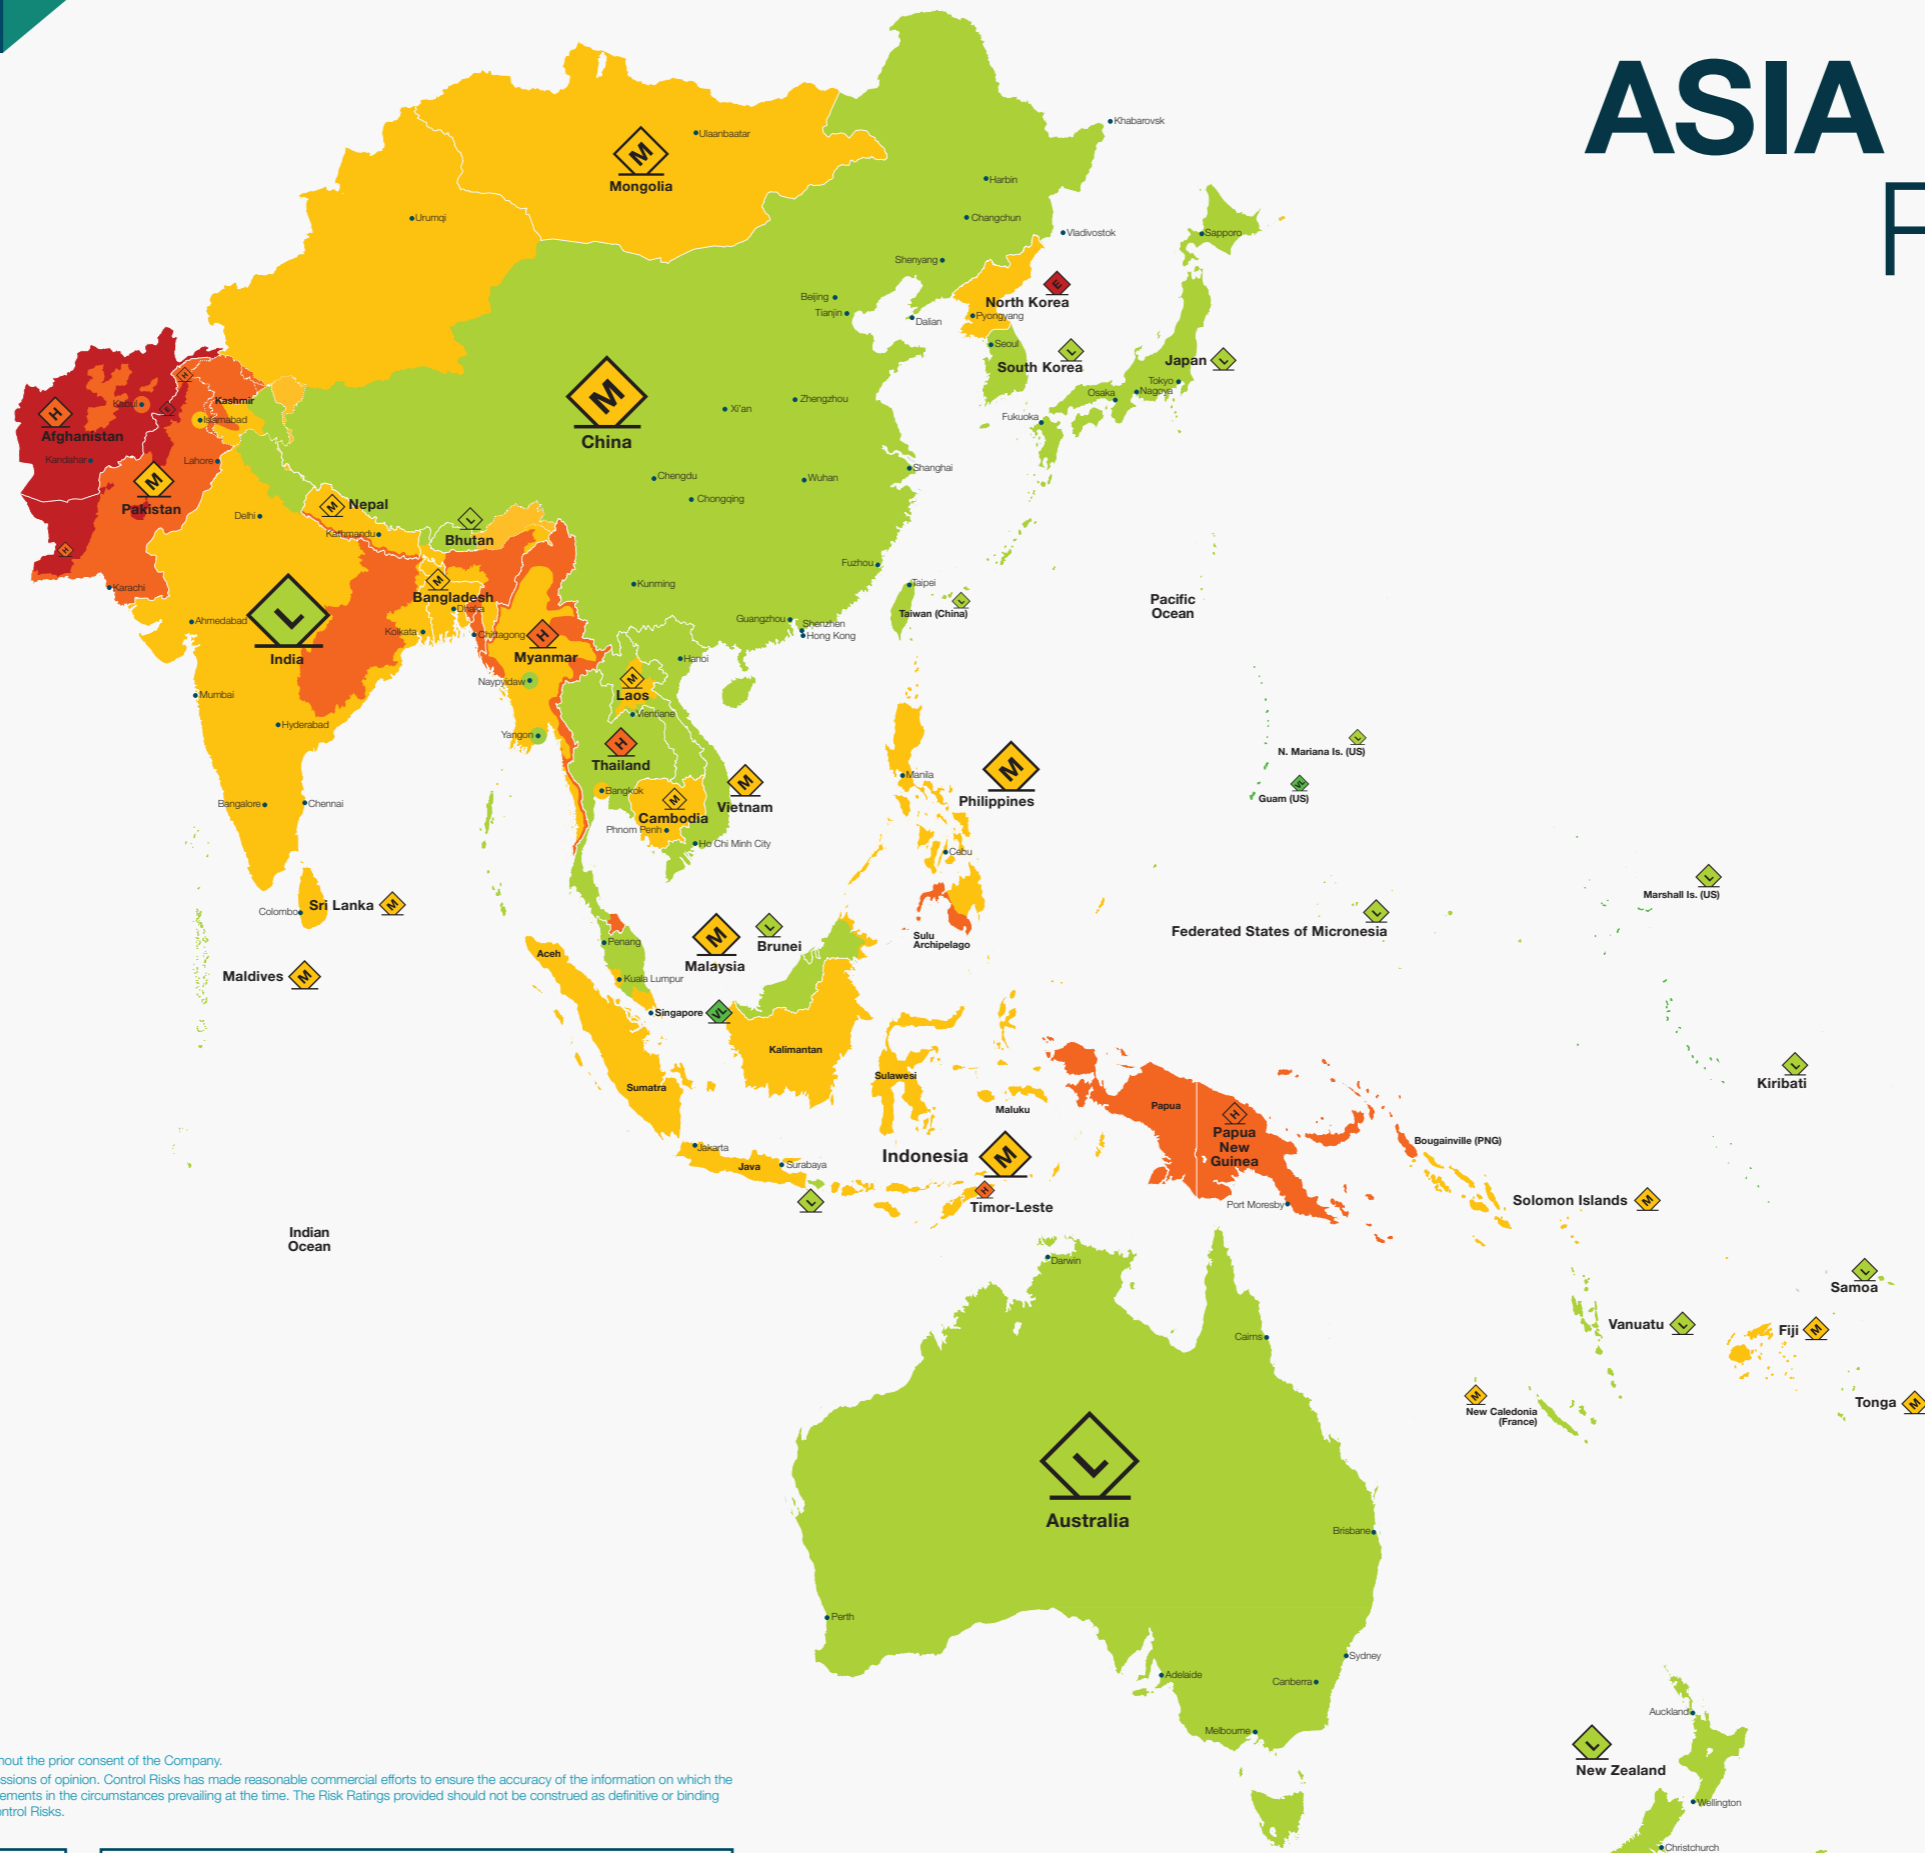

ASIA PACIFIC RISKMAP 2020

Copyright © Control Risks 2019. All rights reserved. Reproduction in whole or in part prohibited without the prior consent of the Company. The Risk Ratings are compiled from sources that Control Risks considers to be reliable or are expressions of opinion. Control Risks has made reasonable commercial efforts to ensure the accuracy of the information on which the Risk Ratings are based. However, the Risk Ratings are provided 'as is' and include reasonable judgements in the circumstances prevailing at the time. The Risk Ratings provided should not be construed as definitive or binding advice. Boundaries and names shown on this map do not imply endorsement or acceptance by Control Risks.