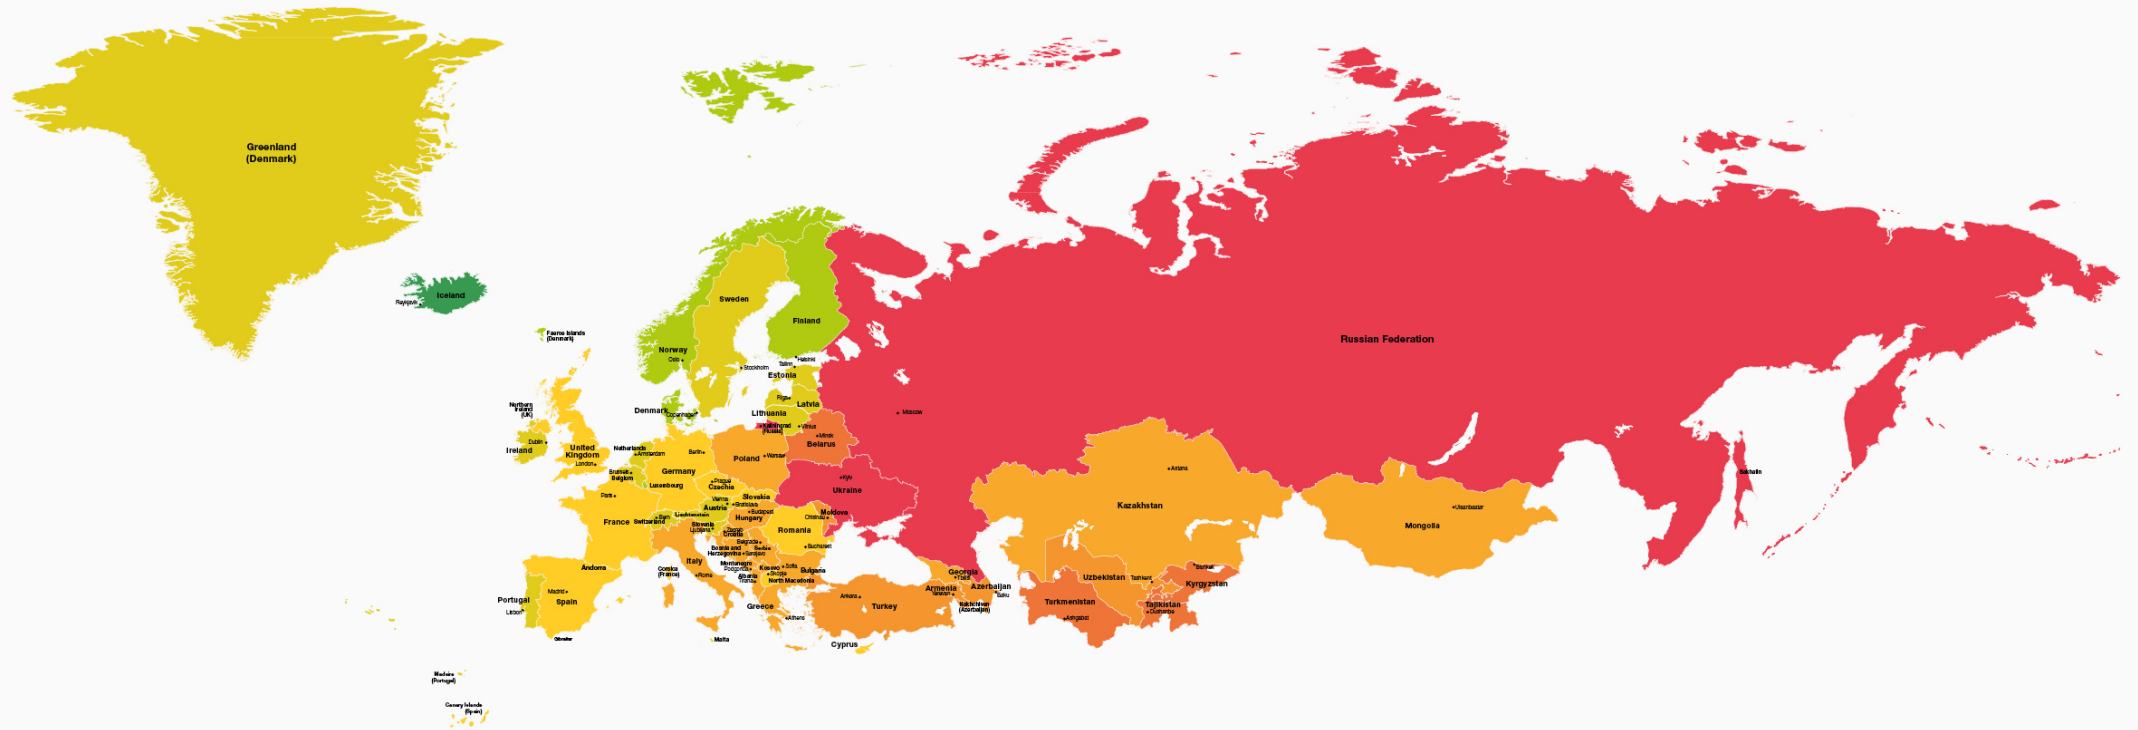

# RISKMAP

Control Risks

**DOWNLOAD THE GLOBAL FORECAST FOR 2024:**  
[CONTROLRISKS.COM/RISKMAP](https://controlrisks.com/riskmap)

The Risk Ratings are compiled from sources that Control Risks considers to be reliable or are expressions of opinion. Control Risks has made reasonable commercial efforts to ensure the accuracy of the information on which the Risk Ratings are based. However, the Risk Ratings are provided 'as is' and include reasonable judgements in the circumstances prevailing at the time. The Risk Ratings provided should not be construed as definitive or binding advice. Boundaries and names shown on this map do not imply endorsement or acceptance by Control Risks.